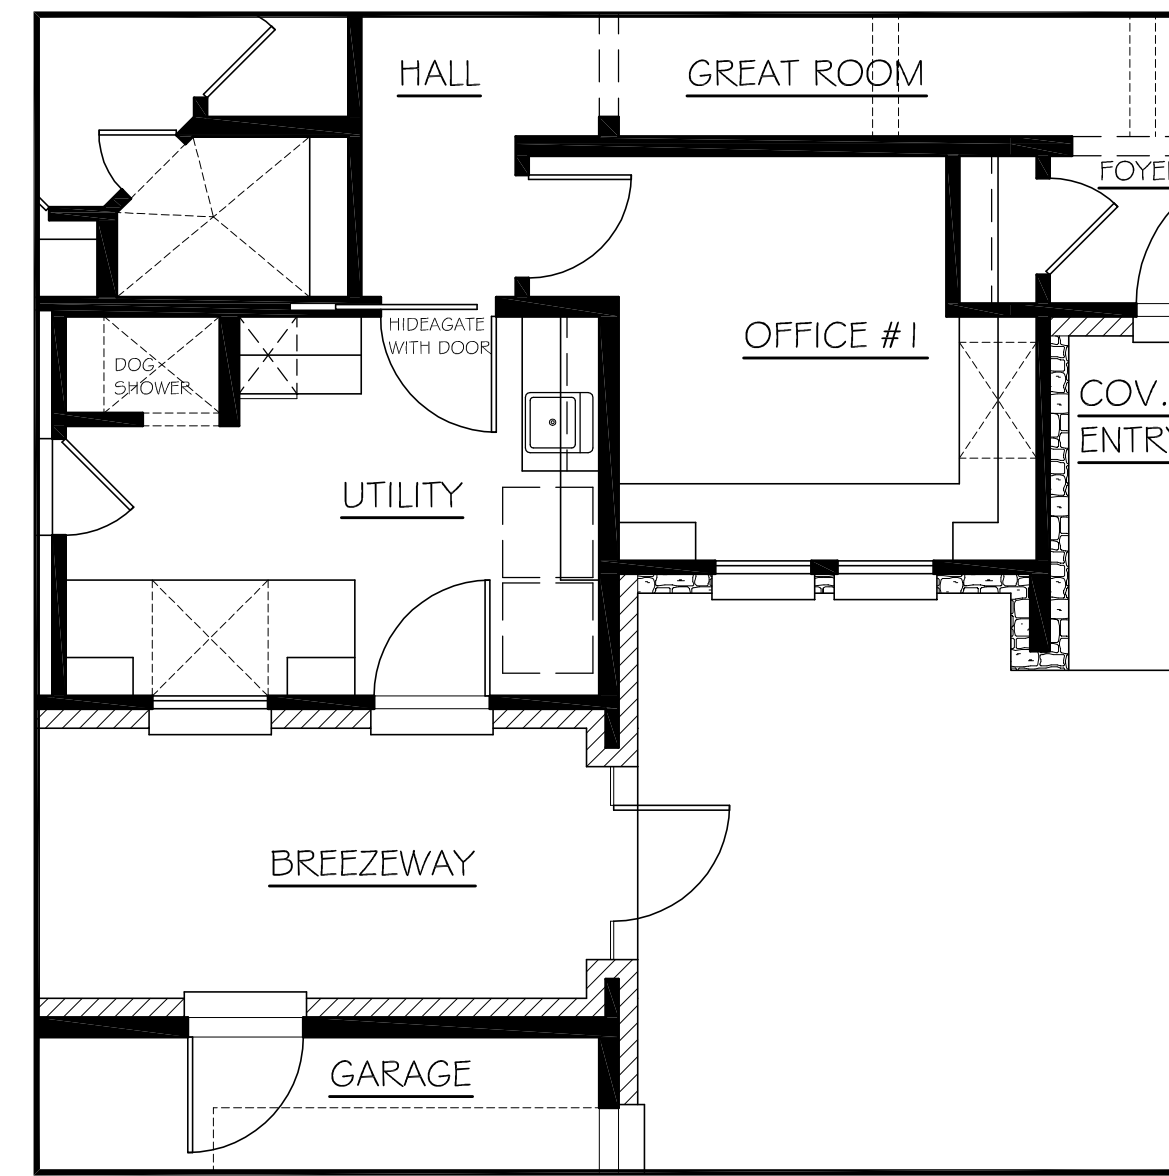

HIDEAGATE RETROFIT AT DOORWAY

HIDEAGATE RETROFIT AT OPENING

HIDEAGATE AT DOOR - NEW CONSTRUCTION

HIDEAGATE AT STAIR - NEW CONSTRUCTION

HIDEAGATE AT SLIDER - NEW CONSTRUCTION

HIDEAGATE AT OPENING - NEW CONSTRUCTION

HIDEAGATE WITH DOOR - NEW CONSTRUCTION

HIDEAGATE - NEW CONSTRUCTION

**CROSS
TIMBERS
ARCHITECTS**
4315 WINDSOR CENTRE TRAIL STE # 200
FLOWER MOUND, TEXAS 75028
PHONE: (972) 355-7754