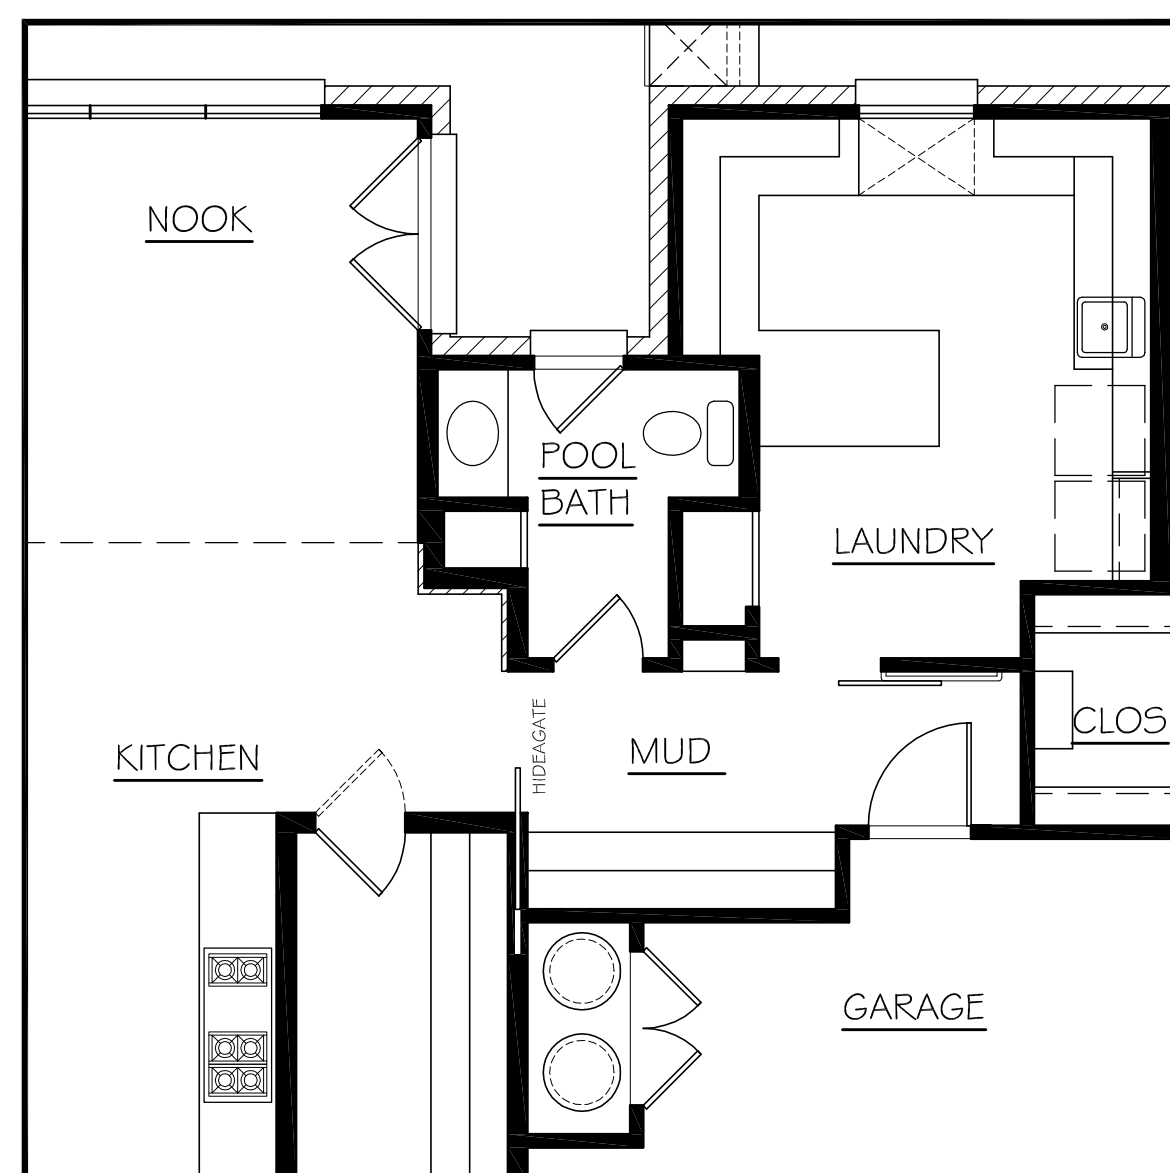

HIDEAGATE RETROFIT AT DOORWAY

HIDEAGATE RETROFIT AT OPENING

HIDEAGATE AT DOOR - NEW CONSTRUCTION

HIDEAGATE AT STAIR - NEW CONSTRUCTION

HIDEAGATE AT SLIDER - NEW CONSTRUCTION

HIDEAGATE AT OPENING - NEW CONSTRUCTION

HIDEAGATE WITH DOOR - NEW CONSTRUCTION

HIDEAGATE - NEW CONSTRUCTION

**CROSS
TIMBERS
ARCHITECTS**
4315 WINDSOR CENTRE TRAIL STE # 200
FLOWER MOUND, TEXAS 75028
PHONE: (972) 355-7754