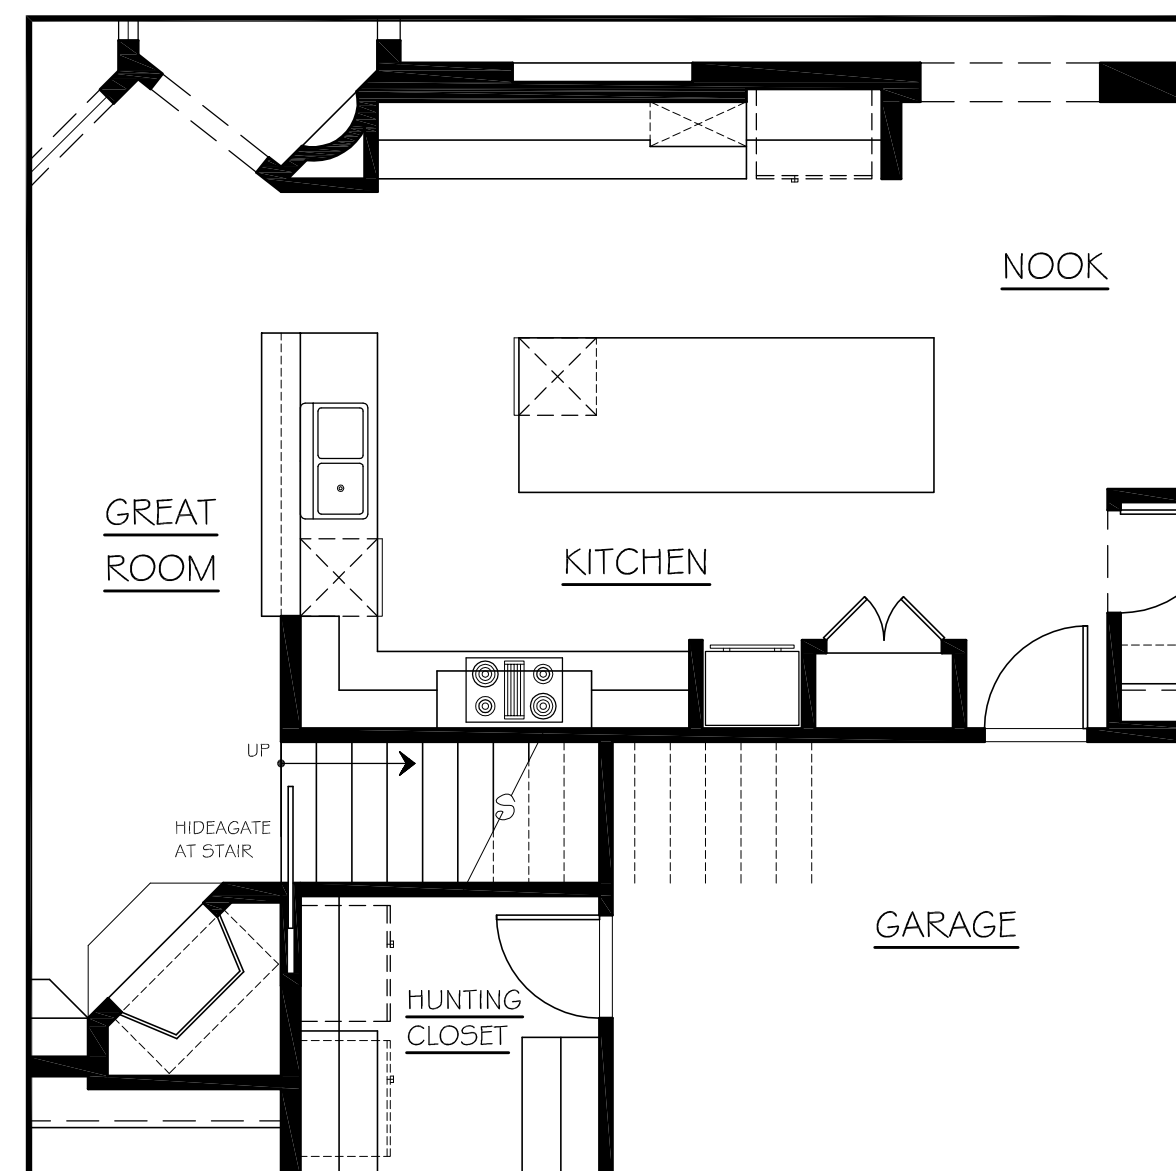

HIDEAGATE RETROFIT AT DOORWAY

HIDEAGATE RETROFIT AT OPENING

HIDEAGATE AT DOOR - NEW CONSTRUCTION

HIDEAGATE AT STAIR - NEW CONSTRUCTION

HIDEAGATE AT SLIDER - NEW CONSTRUCTION

HIDEAGATE AT OPENING - NEW CONSTRUCTION

HIDEAGATE WITH DOOR - NEW CONSTRUCTION

HIDEAGATE - NEW CONSTRUCTION

**CROSS
TIMBERS
ARCHITECTS**
4315 WINDSOR CENTRE TRAIL STE # 200
FLOWER MOUND, TEXAS 75028
PHONE: (972) 355-7754