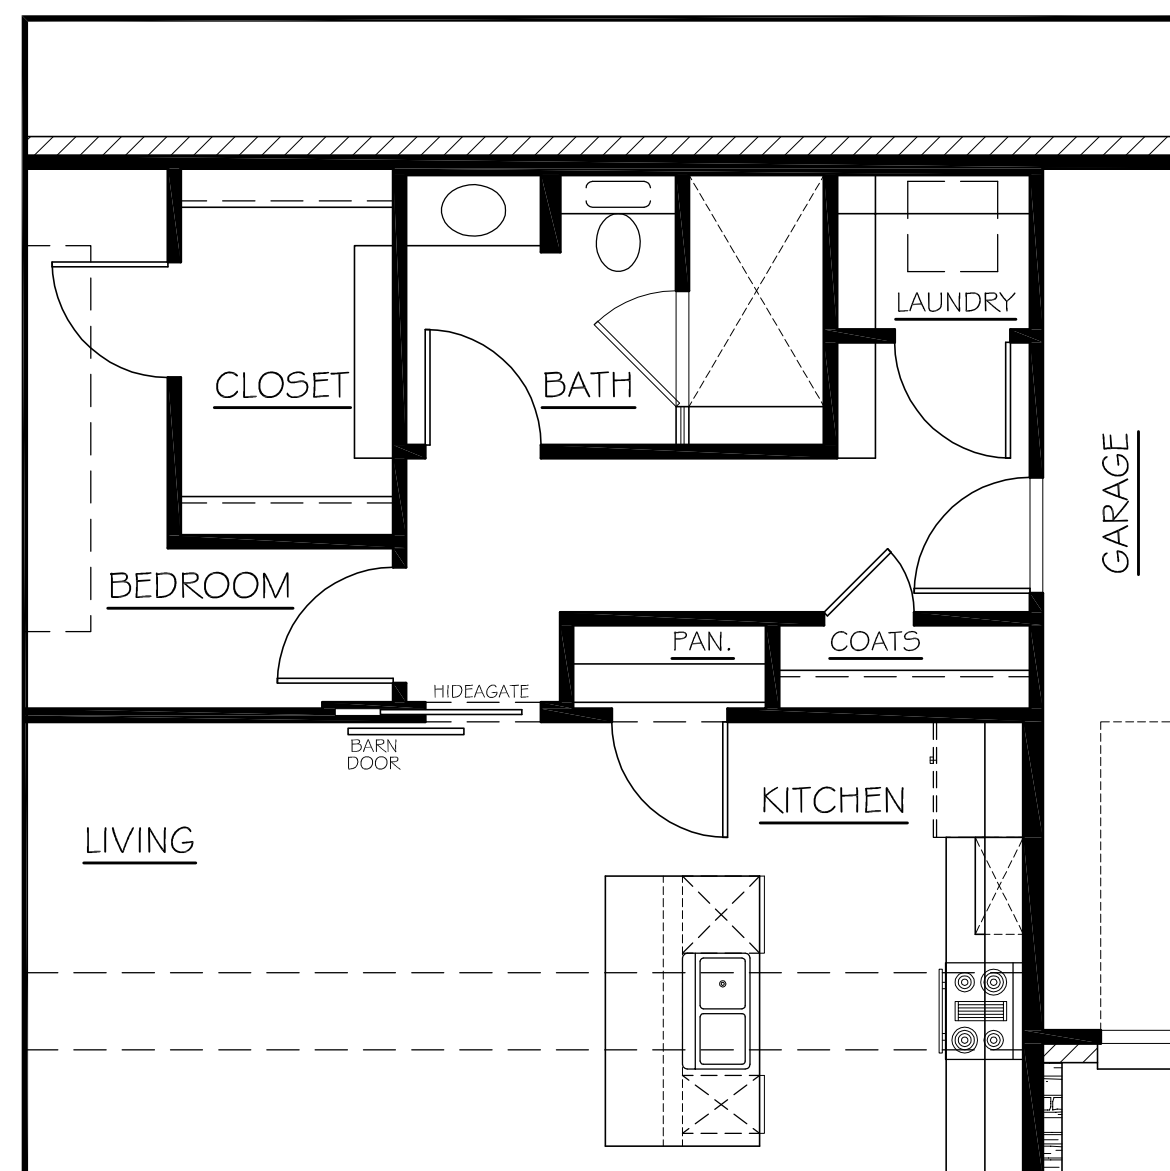

HIDEAGATE RETROFIT AT DOORWAY

HIDEAGATE RETROFIT AT OPENING

HIDEAGATE AT DOOR - NEW CONSTRUCTION

HIDEAGATE AT STAIR - NEW CONSTRUCTION

HIDEAGATE AT SLIDER - NEW CONSTRUCTION

HIDEAGATE AT OPENING - NEW CONSTRUCTION

HIDEAGATE WITH DOOR - NEW CONSTRUCTION

HIDEAGATE - NEW CONSTRUCTION

**CROSS
TIMBERS
ARCHITECTS**
4315 WINDSOR CENTRE TRAIL STE # 200
FLOWER MOUND, TEXAS 75028
PHONE: (972) 355-7754