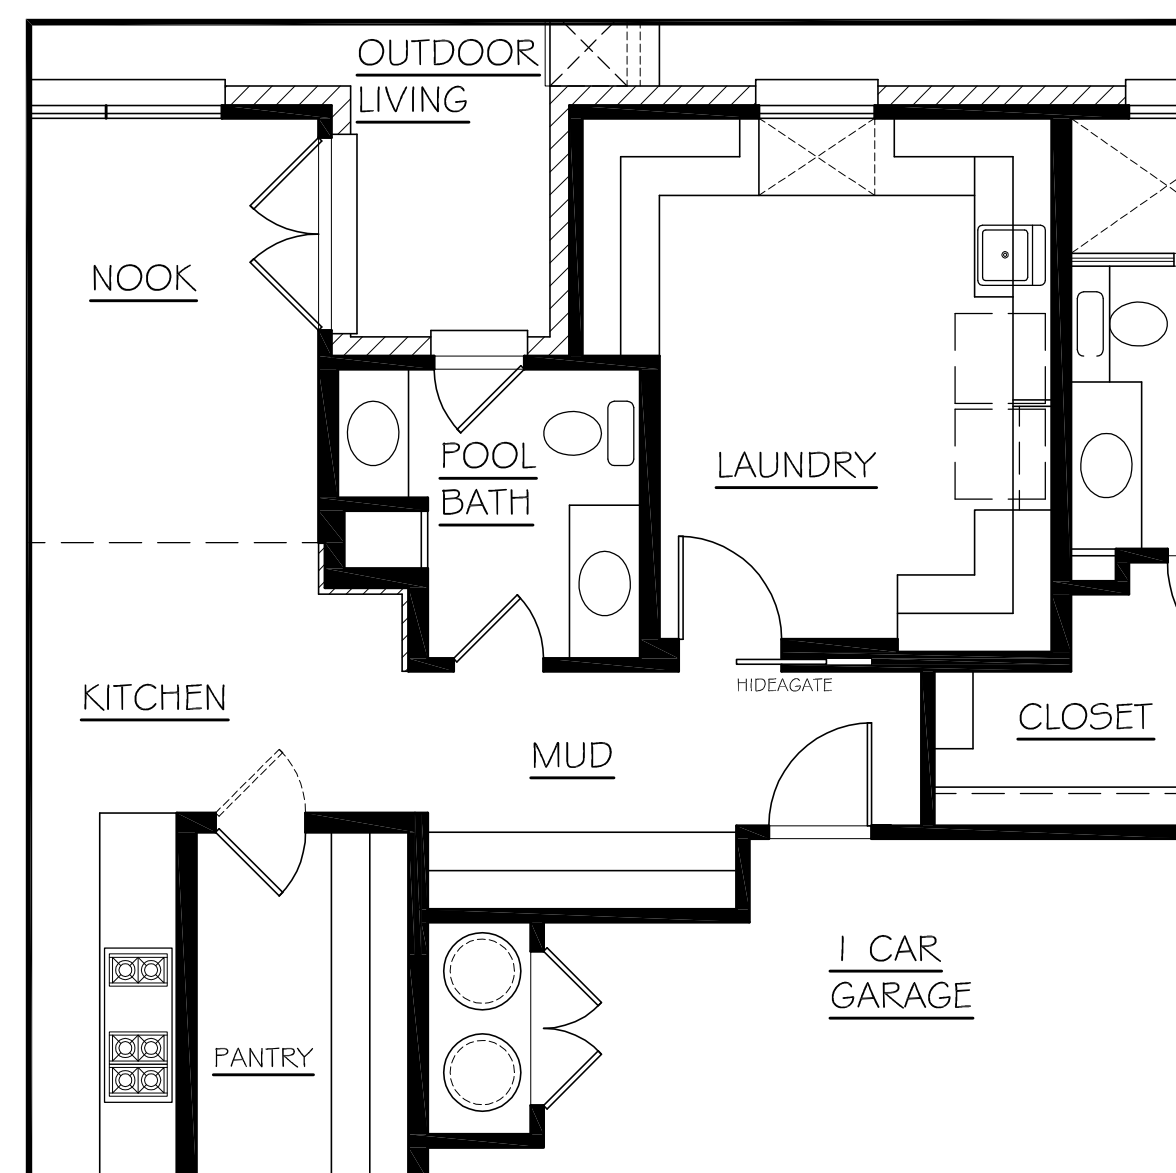

HIDEAGATE RETROFIT AT DOORWAY

HIDEAGATE RETROFIT AT OPENING

HIDEAGATE AT DOOR - NEW CONSTRUCTION

HIDEAGATE AT STAIR - NEW CONSTRUCTION

HIDEAGATE AT SLIDER - NEW CONSTRUCTION

HIDEAGATE AT OPENING - NEW CONSTRUCTION

HIDEAGATE WITH DOOR - NEW CONSTRUCTION

HIDEAGATE - NEW CONSTRUCTION

**CROSS
TIMBERS
ARCHITECTS**
4315 WINDSOR CENTRE TRAIL STE # 200
FLOWER MOUND, TEXAS 75028
PHONE: (972) 355-7754