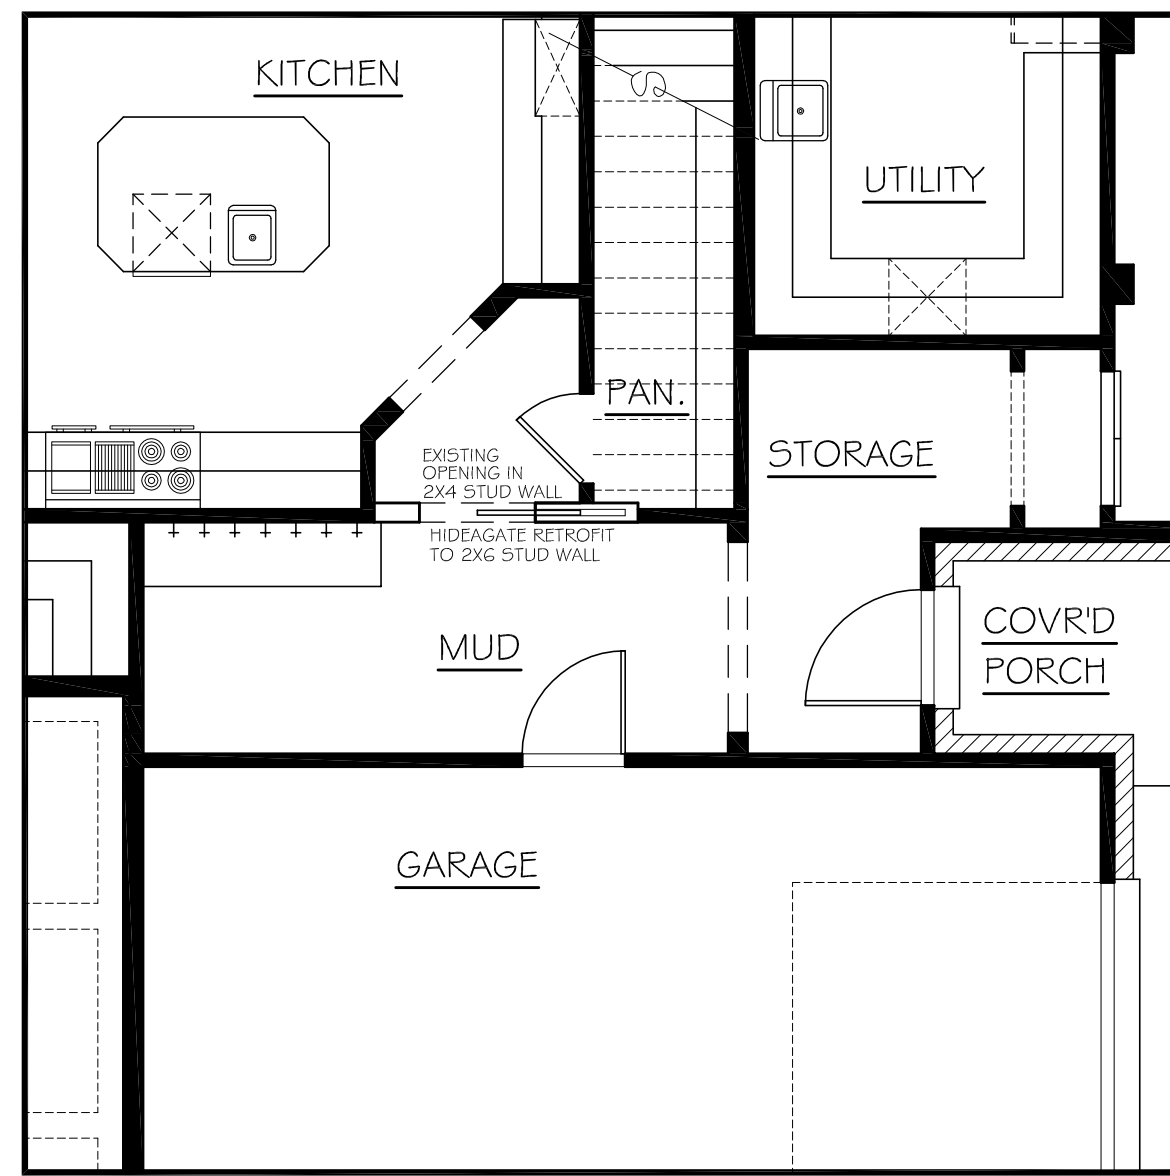

HIDEAGATE RETROFIT AT DOORWAY

HIDEAGATE RETROFIT AT OPENING

HIDEAGATE AT DOOR - NEW CONSTRUCTION

HIDEAGATE AT STAIR - NEW CONSTRUCTION

HIDEAGATE AT SLIDER - NEW CONSTRUCTION

HIDEAGATE AT OPENING - NEW CONSTRUCTION

HIDEAGATE WITH DOOR - NEW CONSTRUCTION

HIDEAGATE - NEW CONSTRUCTION

**CROSS
TIMBERS
ARCHITECTS**
4315 WINDSOR CENTRE TRAIL STE # 200
FLOWER MOUND, TEXAS 75028
PHONE: (972) 355-7754