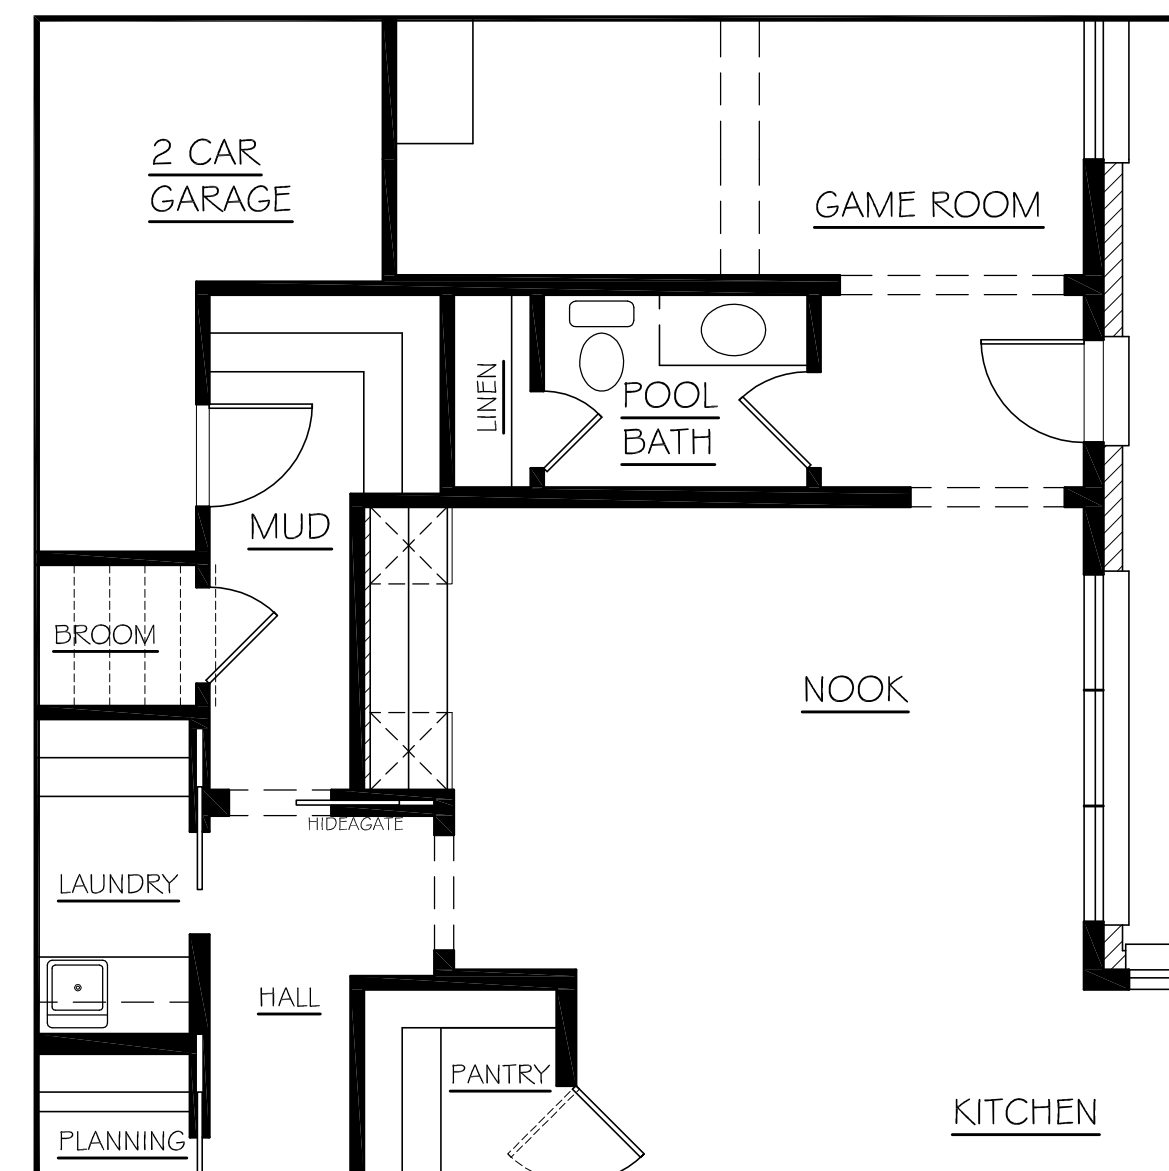

HIDEAGATE RETROFIT AT DOORWAY

HIDEAGATE RETROFIT AT OPENING

HIDEAGATE AT DOOR - NEW CONSTRUCTION

HIDEAGATE AT STAIR - NEW CONSTRUCTION

HIDEAGATE AT SLIDER - NEW CONSTRUCTION

HIDEAGATE AT OPENING - NEW CONSTRUCTION

HIDEAGATE WITH DOOR - NEW CONSTRUCTION

HIDEAGATE - NEW CONSTRUCTION

**CROSS
TIMBERS
ARCHITECTS**
4315 WINDSOR CENTRE TRAIL STE # 200
FLOWER MOUND, TEXAS 75028
PHONE: (972) 355-7754